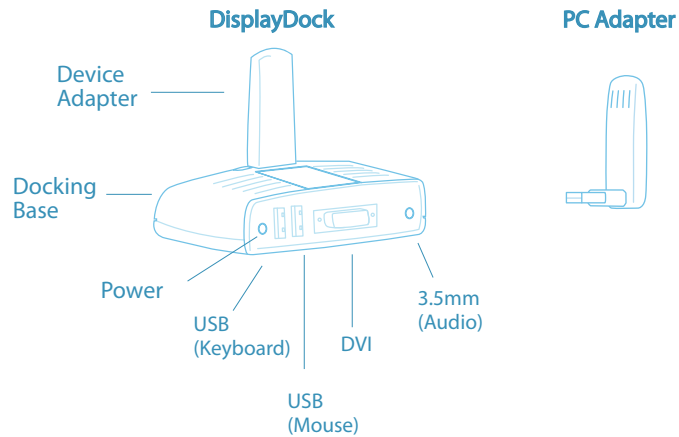

About Wisair

Wisair is a fabless semiconductor company providing Ultra Wideband (UWB) and Wireless USB solutions based on its CMOS single chip. Recognized for their superior coverage and throughput, Wisair's solutions offer the best combination of performance, price, and power consumption for Wireless USB.

Specifications

Docking Base

- DVI and two USB connectors
- 3.5mm audio out jack
- 32-bit True Color support with display resolution of up to 1400 x 1050 (SXGA+)
- Power Supply Unit 5VDC

PC and Device Adapters

- USB type-A male
- Internal antenna
- Single LED — power/traffic

Standards

- Wireless USB 1.0, USB-IF Certified
- Certified WiMedia PHY and MAC
- 3.168 to 4.752 GHz (WiMedia band group 1)

General

- 128-bit AES security
- Regulation compliant to US, Japan, Europe, Korea
- Software drivers: Windows® 7/Vista™ SP2/ XP® SP3 and Mac OS X Leopard (10.5)/ Snow Leopard (10.6)
- Input voltage: 100-240V, 50/60Hz
- Operating temperature range: 0-40°C