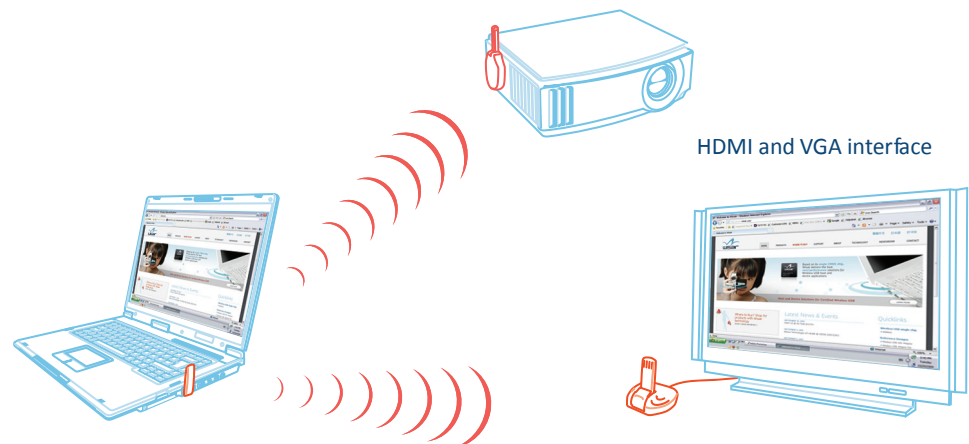

What is it For

Wirelessly connecting notebook/PC to a flat TV or projector, supporting video and audio

User Benefits

- Movie playback with sound from PC on your flat TV screen
- Watch Internet content on your flat TV
- Watch your DSC pictures and camcorder movies from your PC
- Display presentations and content wirelessly using a projector

What is Included

- Wireless USB PC Adapter
- Wireless USB Device Adapter (plugs into the A/V Base) with HDMI (Audio and Video), VGA (Video) and 3.5mm jack (Audio, Stereo) outputs
- Power Supply Unit
- Quick Start Guide
- HDMI Cable
- CD with software, and Drivers

Overview

The Wireless Laptop/Projector to HDTV allows users to watch and share any notebook/PC content (such as pictures, movies and presentations) and any Internet content, on their HDTV, a remote projector or monitor, without cable limitations.

The Wireless Laptop/Projector to HDTV provides full room coverage, is easy to set up and use and is an ideal solution for home and office users alike. It incorporates Wisair's WSR601 single chip and Wisair's UltraSpeed technology, delivering the best combination of performance and cost.