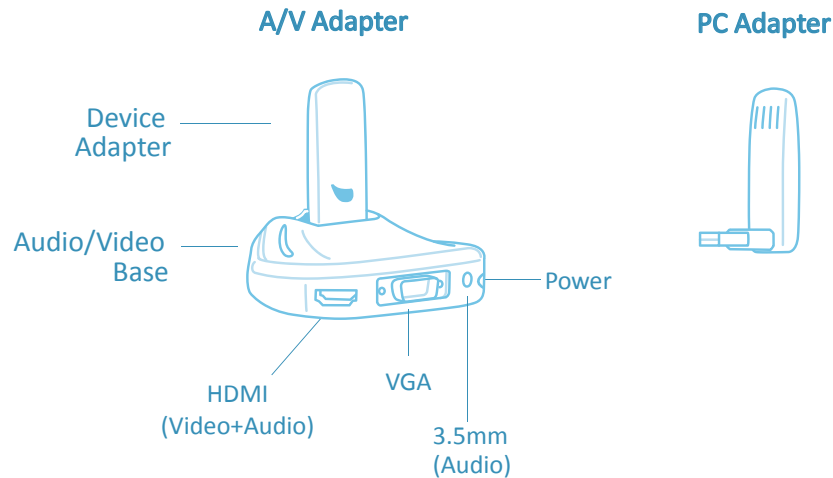

About Wisair

Wisair is a fabless semiconductor company providing UltraWideband (UWB) and Wireless USB solutions based on its CMOS single chip. Recognized for their superior coverage and throughput, Wisair's solutions offer the best combination of performance, price, and power consumption for Wireless USB.

Specifications

Audio/Video Base

- VGA and HDMI connectors
- 3.5mm audio jack (stereo)
- 32-bit True Color support with display resolution of up to 1400 x 1050 (SXGA+)
- 1680 x 1050 resolution (WXSGA+) optional
- 48 kHz, 16-bit Stereo via Audio jack or HDMI connector
- Power supply unit 5VDC

PC and Device Adapters

- USB type-A male
- Internal antenna
- Single LED - Power/traffic

Standards

- Wireless USB 1.0, USB-IF certified
- Certified WiMedia PHY and MAC
- 3.168 to 4.752 GHz (WiMedia Band Group 1)

General

- 128-bit AES security
- Regulation compliant to US, Japan, Europe, Korea and China
- Software drivers: Windows® 7/ Vista™ SP2/ XP® SP3
- Input voltage: 100-240V, 50/60Hz
- Operating temperature range: 0-40 °C