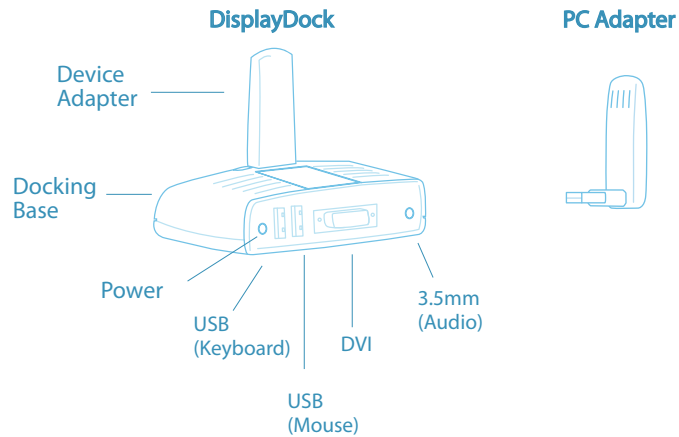

About Wisair

Wisair is a fabless semiconductor company providing UltraWideband (UWB) and Wireless USB solutions based on its CMOS single chip. Recognized for their superior coverage and throughput, Wisair's solutions offer the best combination of performance, price, and power consumption for Wireless USB.

Specifications

Docking Base

- DVI and two USB connectors
- 3.5mm audio out jack
- 32-bit True Color support with display resolution of up to 1400 x 1050 (SXGA+)
- Power Supply Unit 5VDC

PC and Device Adapters

- USB type-A male
- Internal antenna
- Single LED — power/traffic

Standards

- Wireless USB 1.0, USB-IF Certified
- Certified WiMedia PHY and MAC
- 3.168 to 4.752 GHz (WiMedia Band Group 1)

General

- 128-bit AES security
- Regulation compliant to US, Japan, Europe, Korea and China
- Software drivers: Windows® 7/ Vista™ SP2/ XP® SP3 and Mac OS X Leopard (10.5)/ Snow Leopard (10.6)
- Input voltage: 100-240V, 50/60Hz
- Operating temperature range: 0-40°C