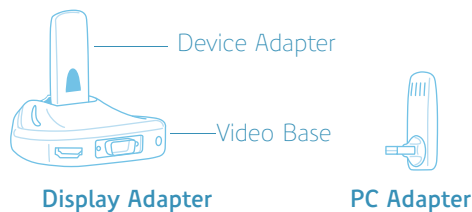

Overview

The Wireless USB Display Adapter set enables users to display their notebook/PC content, such as pictures, movies, presentations, office documents, web content and other types of data, on a larger remote display, share it with others or enjoy a larger size display without any cable limitations.

Whether wirelessly connected to a projector in a meeting room or to a flat TV screen in the living room, the set allows users to easily and conveniently extend their PC visual workspace. Providing both HDMI interface, common in flat TVs, and VGA interface, common in projectors and monitors—the set provides users with the flexibility to select the target display type suitable for their needs and their work space.

The Wireless Display Adapter set provides full room coverage, making it ideal for a variety of use cases, such as wirelessly displaying internet content (provided over wireless LAN connection for example) on a large-screen TV (over the Wireless USB link).

In a conference room scenario, the adapter set enables users to display content from their laptops using a projector, commonly mounted on the room's ceiling, without cable length limitation and without the need to route dedicated wiring through the walls and the ceiling.

The Wireless USB Display Adapter incorporates Wisair's WSR601 single chip and Wisair's UltraSpeed technology, delivering the best combination of performance and cost.