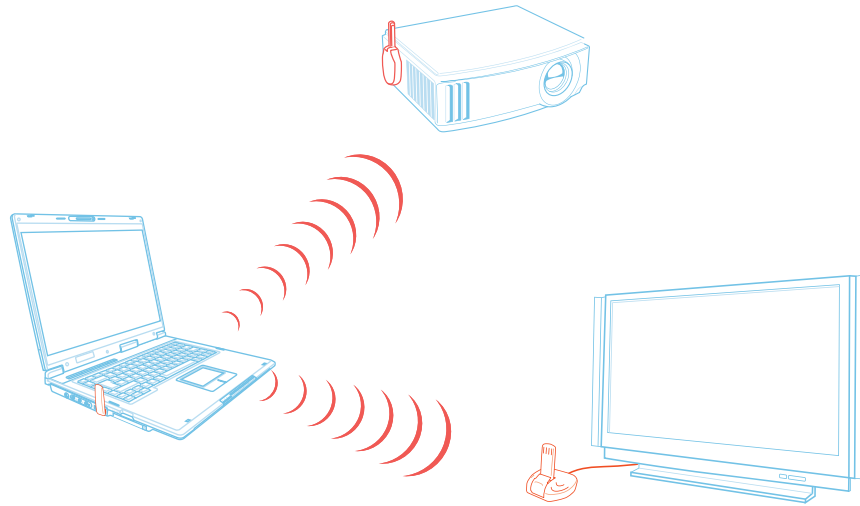

About Wisair

Wisair is a fabless semiconductor company providing Ultra Wideband (UWB) and Wireless USB solutions based on its CMOS single chip. Recognized for their superior coverage and throughput, Wisair's solutions offer the best combination of performance, price, and power consumption for Wireless USB.

Specifications

Video Adapter

- VGA and HDMI connectors
- 32-bit True Color support with display resolution of up to 1400 x 1050 (SXGA+)
- 1680 x 1050 resolution (WXSGA+) optional
- Power supply unit: 5VDC

PC and Device Adapters

- USB type-A male
- Internal antenna
- Single LED — Power/traffic

Wireless USB, WiMedia Standards

- Wireless USB 1.0, USB-IF certified
- Certified WiMedia PHY and MAC
- 3.168 to 4.752 GHz (WiMedia band group 1)

General

- 128-bit AES security
- Regulation compliant to US, Japan, Europe, Korea
- Software drivers: Windows® Vista/XP
- Input voltage: 100-240V, 50/60Hz
- Operating temperature range: 0-40°C